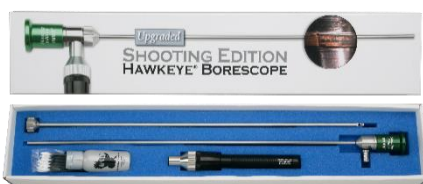

AFB Kits

Item Number	Length	Diameter	Price
HS07-SHOT-AFB	7"	.165" (0 DOV) .188" (90 DOV)	$1,100
HS17-SHOT-AFB	17"	.165" (0 DOV) .188" (90 DOV)	$1,220
HS22-SHOT-AFB	22"	.165" (0 DOV) .188" (90 DOV)	$1,620
PSS17-SHOT-AFB	17"	.110" (0 DOV) .128" (90 DOV)	$1,560
GUNSMITH-AFB	7" and 17"	.165" (0 DOV) .188" (90 DOV)	$1,815

AFB Kits Include:

Hawkeye® Precision Borescope(s), Hawkeye® Mirror Tube(s), MiniMag Light Source, and Cleaning Kit.
The AFB kits are a great lower cost alternative for those who want the same Hawkeye quality but do not need a carrying case.

What do you need to connect your Hawkeye Borescope to a computer or monitor?

To add video capability to any of our Hawkeye Precision Borescopes you will need the Luxxor Camera (LTC). The LTC camera works with the native windows camera app. If image capture is not needed, you can output to our 17" HD Monitor (HVM-17), or your own monitor with an HDMI input.

Video Accessories

Item Number	Description	Price
LTC-VC	The Luxxor® LTC camera and coupler easily attach to any Hawkeye® Borescope. The image can be viewed on a HD monitor or computer (software included). We highly recommend an upgraded light source when adapting to video.	$1,195
HVM-17	17" HD Video Monitor	$995