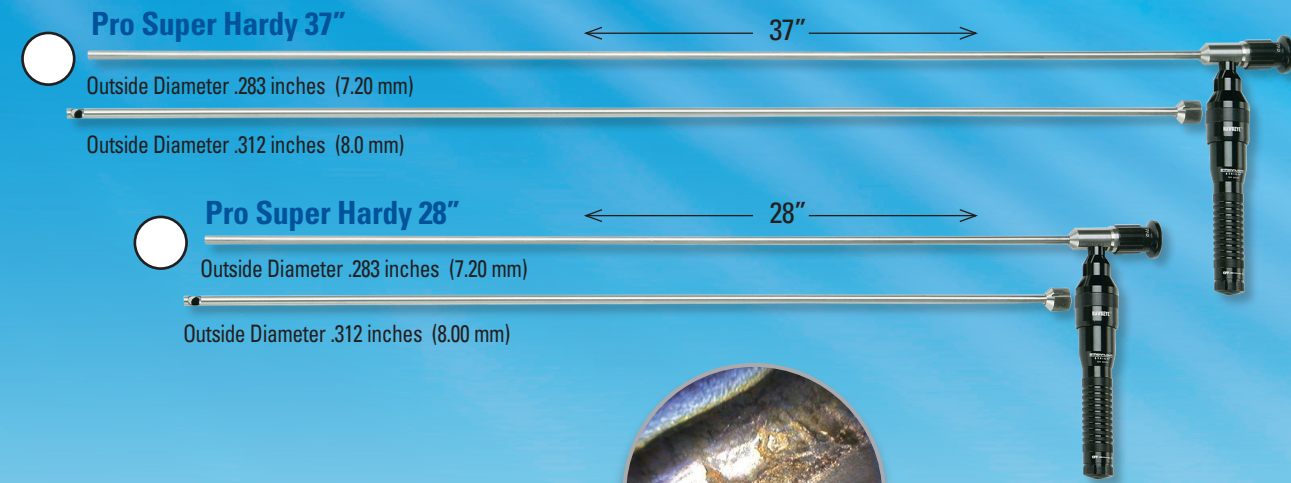

Outside Diameter .283 inches (7.20 mm)

Outside Diameter .312 inches (8.0 mm)

Pro Super Hardy 28"

Outside Diameter .283 inches (7.20 mm)

Outside Diameter .312 inches (8.00 mm)

Hawkeye® Pro Super Hardy Borescope Kits

Lengths: 28" and 37"	Model #	Price
28" Pro Super Hardy Kit (711 mm)	PSH28-NVK	$3,395
37" Pro Super Hardy Kit (940 mm)	PSH37-NVK	$3,695

Video and lighting sold separately. See pages 12 - 13 and 28 - 29.