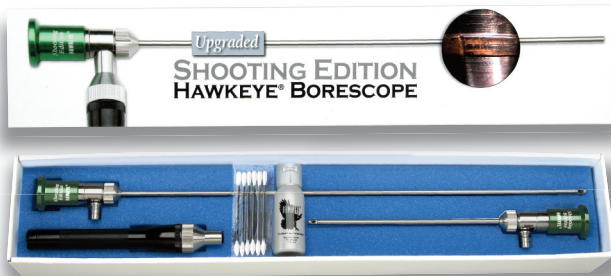

**HS22-SHOT-KIT \$1,495**

**HS17-SHOT-KIT \$ 895**

**HS07-SHOT-KIT \$ 795**

**HS22-SHOT-AEP \$1,745**

**HS17-SHOT-AEP \$1,145**

**HS22-SHOT-NVK \$1,695**

**HS17-SHOT-NVK \$1,095**

**GUNSMITH KIT \$1,595**

**HS22-SHOT-AFB \$1,295**

**HS17-SHOT-AFB \$ 745**

**HS07-SHOT-AFB \$ 695**

**GUNSMITH-AFB \$1,440**

**LUXXOR PORTABLE  
CAMERA (LPC) \$1,095**

**VC-USB2 \$435**

**PORTABLE VIDEO  
CAMERA (PVM) \$1,095**

**ANGLED EYEPIECE \$275**

**SUPER NOVA LIGHT \$225**

**HAWKEYE LED \$135**

**THE MINI MAGLITE®**

**THE MIRROR TUBES SLIM**

**MTS 22 \$195**

**MTS 17 \$155**

**MTS 07 \$135**

**LOCKABLE METAL  
CARRYING CASE  
PCC \$195  
HCC \$145**