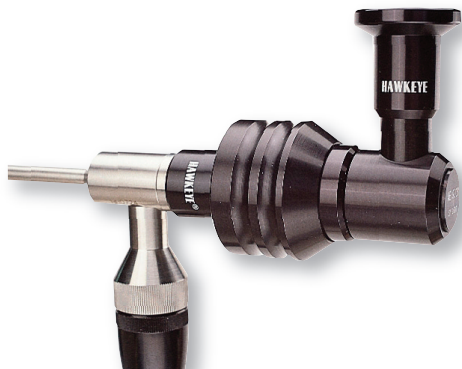

**HS22-SHOT-AFB \$1,295**

**HS17-SHOT-AFB \$ 745**

**HS07-SHOT-AFB \$ 695**

**GUNSMITH-AFB \$1,440**

**LUXXOR PORTABLE  
CAMERA (LPC) \$1,095**

**VC-USB2 \$435**

**PORTABLE VIDEO  
CAMERA (PVM) \$1,095**

**ANGLED EYEPIECE \$275**

**SUPER NOVA LIGHT \$225**

**HAWKEYE LED \$135**

**THE MINI MAGLITE®**

**THE MIRROR TUBES SLIM**

**MTS 22 \$195**

**MTS 17 \$155**

**MTS 07 \$135**

**LOCKABLE METAL  
CARRYING CASE  
PCC \$195  
HCC \$145**