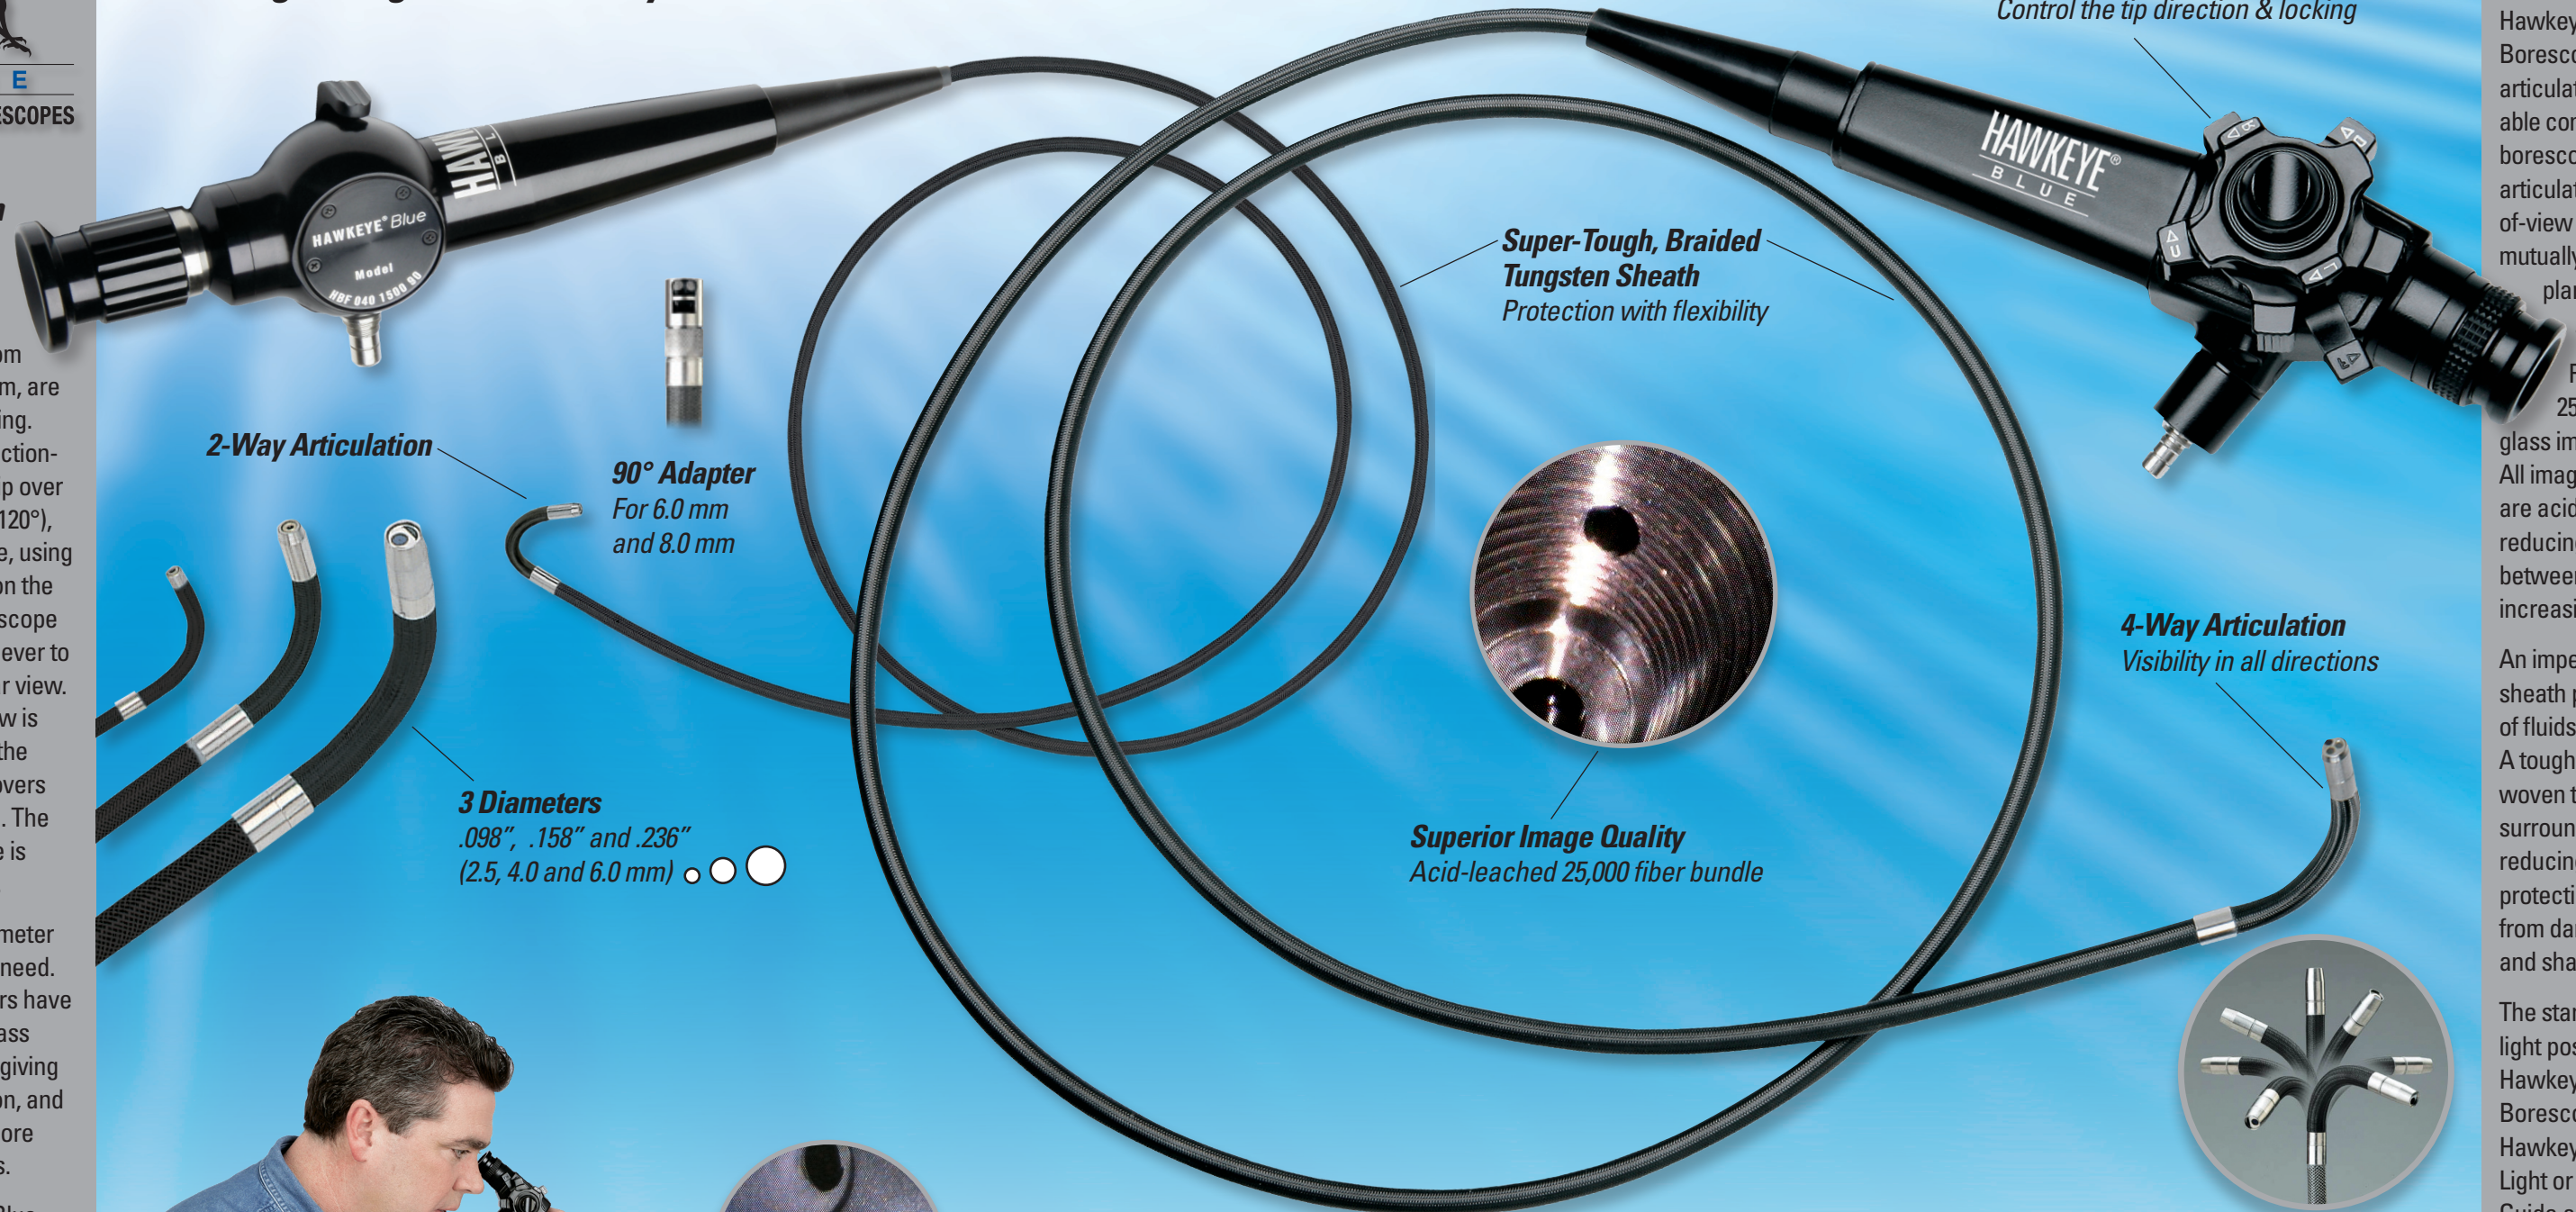

BLUE

PRECISION BORESCOPIES

2-Way Articulation

Four Hawkeye® Blue Flexible Borescopes, in diameters from 2.5 mm to 6.0 mm, are 2-way articulating. Control the direction-of-view of the tip over a 240° range ($\pm 120^\circ$), in a single plane, using a thumb-lever on the aluminum borescope body. Lock the lever to hold a particular view. The field-of-view is 45°, except for the 4 mm, which covers a wide 90° field. The viewable image is large and clear.

Choose the diameter and length you need. Larger diameters have more optical glass imaging fibers, giving higher resolution, and thus sharper, more detailed images.

Use Hawkeye Blue Flexible Borescopes to inspect complex castings like engine blocks, turbochargers, tubes, pipes, and turbine engines.

High-quality, smaller diameters, longer lengths, 2- or 4-way articulation!

2-Way Articulation

90° Adapter
For 6.0 mm and 8.0 mm

3 Diameters
.098", .158" and .236"
(2.5, 4.0 and 6.0 mm)

Super-Tough, Braided Tungsten Sheath
Protection with flexibility

Superior Image Quality
Acid-leached 25,000 fiber bundle

Directional Control
Control the tip direction & locking

4-Way Articulation
Visibility in all directions

4-Way Articulation

The 8.0 mm diameter Hawkeye® Blue Flexible Borescope is 4-way articulating. Two lockable controls on the borescope body articulate the direction-of-view by $\pm 120^\circ$, on two mutually perpendicular planes.

The 8.0 mm Blue Flexible contains 25,000 optical glass imaging fibers. All imaging fiber bundles are acid-leached, reducing crosstalk between fibers and increasing contrast.

An impermeable plastic sheath prevents entry of fluids like fuel or oil. A tough, durable, woven tungsten sheath surrounds the plastic, reducing friction and protecting the scope from damage by burrs and sharp edges.

The standard ACMI light post on all Hawkeye Blue Flexible Borescopes accepts a Hawkeye® SuperNOVA™ Light or a Luxxor® Light Guide and Light. See pages 28 - 29.

Hawkeye Blue Flexible Borescopes come in rugged, lockable carrying cases, with foam inserts for protection.

Made in USA